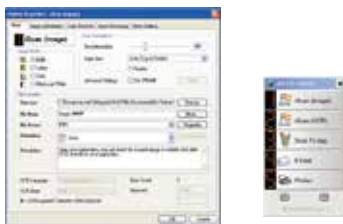

Color, and graphical LCD display

The AD340G is easy to use through the LCD display and buttons on the panel.

By selecting your destination and pressing the "Scan" button, the scan can be done and the scanned image can be sent to your specified destination application such as e-mail, printer, or your favorable image-editing software application. Up to nine frequently used scan settings and destinations can be preset for different scanning needs.

What we have bundled

The AD340G comes with TWAIN and ISIS drivers, and are bundled with a suite of powerful software applications that include Avison Button Manager V2, AVScan X and Nuance PaperPort SE 14.

Avision | AD340G Sheetfed Scanner

Avision's Button Manager V2

-Completes your scan with a single step

The Button Manager V2 main screen

Button Manager V2 makes it easy for you to scan and send your image to your favorite destinations with a press one button. Now the new version comes with an innovative feature to let you scan and automatically upload the scanned document to popular cloud repositories such as Google Docs, Microsoft SharePoint, or FTP. In addition, the iScan feature allows you to insert the scanned image or recognized text after optional OCR (Optical Character Recognition) process to your text editor such as Microsoft Word to get your job done easily and quickly.