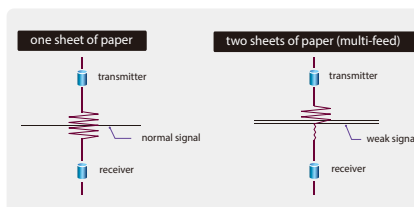

A Compact and Affordable Duplex Scanner

Features:

- AD340G scans 40 ppm/80ipm (at A4, Color, 300 dpi)
- Easy to carry due to the slim design
- Support embossed plastic cards
- Ultrasonic multi-feed detection
- Professional bundled software applications include Avison Button Manager V2, AVScan X, PaperPort SE 14
- Earth-friendly LED technology
- Compact ADF holds up to 50 pages
- Press and scan to cloud servers such as Google Drive, FTP, Evernote, and Microsoft SharePoint via Button Manager V2
- Latest USB3.2 Gen 1x1 connectivity for faster transmission speed

Overview

The AD340G is a 40 ppm/ 80 ipm, duplex sheetfed scanner that is fast, reliable, and affordable for business where scanning plastic ID cards, business cards, documents or other heavy card stock is necessary. Embedded with Avison-developed image processor, the scanned image can be automatically cropped, straightened, and optimized with enhanced speed.

Ultrasonic multi-feed detection

With the built-in ultrasonic multi-feed detection capability, the scanner allows you to set overlapped paper by detecting paperthickness between document. When multi-feed is detected a warning message will be prompted.

Color, and graphical LCD display

The AD340G is easy to use through the LCD display and buttons on the panel.

By selecting your destination and pressing the "Scan" button, the scan can be done and the scanned image can be sent to your specified destination application such as e-mail, printer, or your favorable image-editing software application. Up to nine frequently used scan settings and destinations can be preset for different scanning needs.