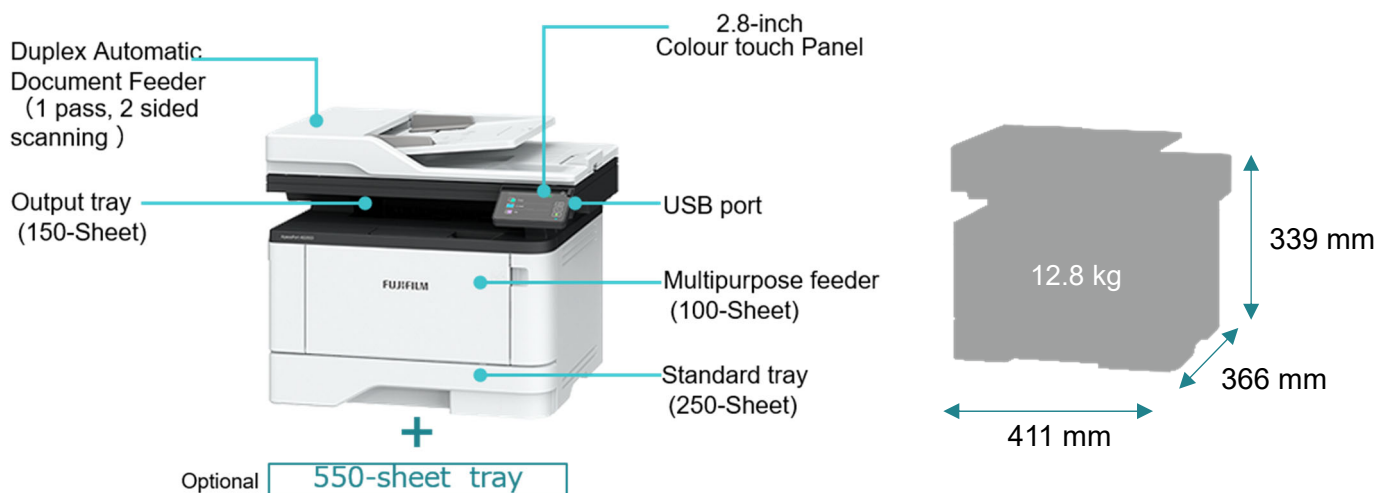

Ecology

- Standard two-sided printing saves paper
- Supports ECO mode for easy presetting of features that save paper and toner