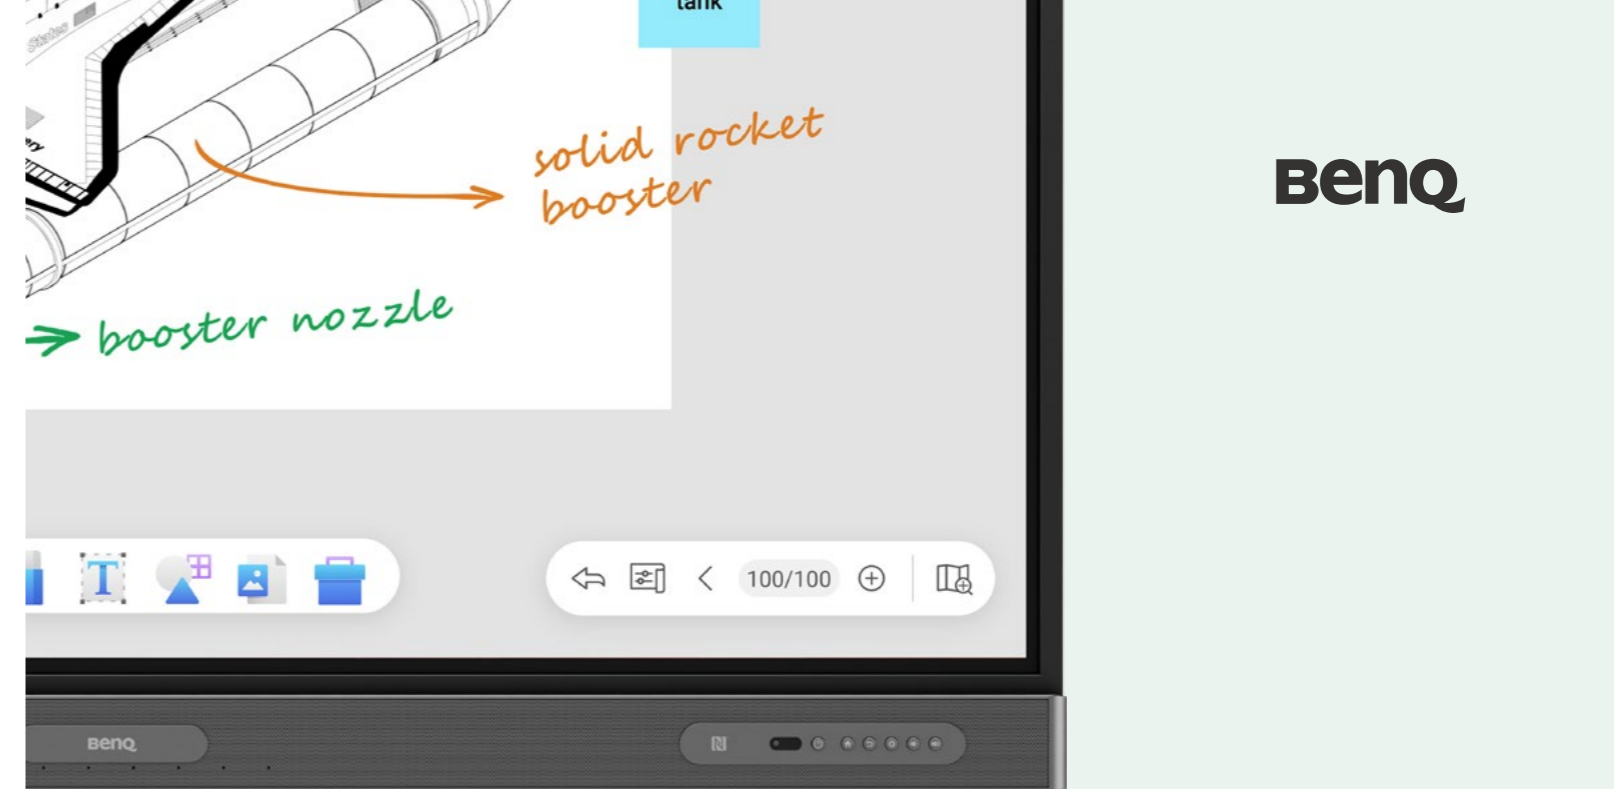

TDY31 WIRELESS USB DONGLE	Colour	Black
	Wi-Fi Standard	802.11 a / b / g / n / ac
	Interface	USB 3.0
	Wi-Fi Band	Dual Band 2.4GHz / 5GHz
	MU-MIMO	Yes
	Wi-Fi Performance	2.4 GHz: up to 400 Mbps, 5 GHz: up to 867 Mbps
	External Antenna	2
	Supported OS	Android™
	Wireless Coverage Reach	Max. 15 m (between dongle and display)
	Security	WPA-PSK / WPA2-PSK / WPA / WPA2 / WEP
	Power Supply	DC 5V, 0.9A maximum
	Dimension (WxHxD)	12 mm x 41mm x 137mm
	Net Weight	0.055kg
	Temperature Range	Operation: 00 to +400. Storage : -400-700
Humidity Range	Operation: 10% to 90%. Storage: 5% to 90%	
Compatibility	RP03, RM03, RP02, RE01, RM02K, RM02S, CP01K, CS01, SL02K, ST02, ST02S, IL01, BH01, BH01T, BH01N, BH01D series, and VC01A	

TCY31 INSTASHARE DOCK	Colour	Black
	Weight (Net)	420g
	Dimension (WxHxD)	106mm x 85mm x 150mm
	InstaShare Button Loading Quantity	4 pcs
	Product Material	PC+ABS & aluminum alloy 6063 & silica gel

Engaging lessons are just one click away