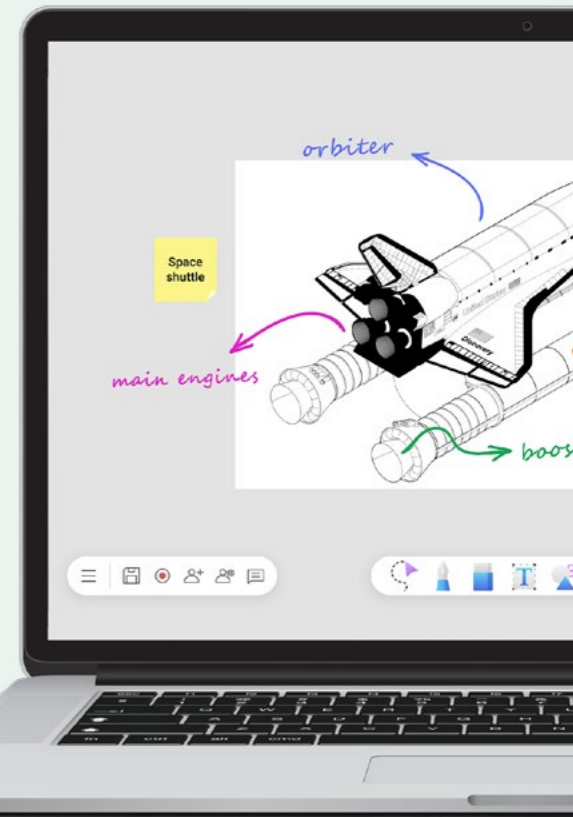

SPECIFICATIONS

TWY31 INSTASHARE BUTTON	Colour	Silver
	Wireless Transmission Frame Rate	Up to 60 fps depending on environment (1080P60 / 4K30P)
	TX Button Input Resolution	Up to 4K30P
	Audio Rate	Stereo, radio quality 16bits 48KHz
	Wi-Fi Standard	IEEE 802.11ac 5GHz, 2T2R MIMO
	Authentication Protocol	Wi-Fi standard
	Wireless Security (Encryption)	WPA2/3 Personal / WPA2 Enterprise, support AES-256
	Wireless Coverage Reach	Max. 15 m (Between the button and the display)
	Cable	USB Type-C
	Power Supply	DC 5V±10%, minimum 0.9A
	Power Consumption	Max 4.5W
	Dimension (WxHxD)	67mm x 67mm x 23.2mm
	Temperature Range	Operating: 0°C to +40°C. Storage: -10°C to +60°C
	Humidity Range	Operating: 10% to 80% relative humidity Storage: 5% to 90% relative humidity (non-condensing)
Compatibility	1. RP03, RM03 series (with USB Type-C). 2. RP02, RE01, RM02K, RM02S, CP01K, CS01, SL02K series, and VC01A (with USB Type-C to USB Type-A adapter)	

TCY31 INSTASHARE DOCK	Colour	Black
	Weight (Net)	420g
	Dimension (WxHxD)	106mm x 85mm x 150mm
	InstaShare Button Loading Quantity	4 pcs
	Product Material	PC+ABS & aluminum alloy 6063 & silica gel

Engaging lessons are just one click away