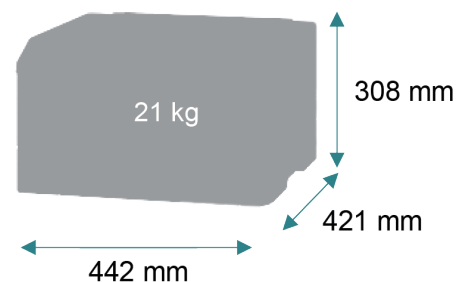

## Specifications

Printing	
Display	2.4-inch (6 cm) Colour LCD display
Print Speed: Up to	Black: 33 ppm (A4) / Colour: 33 ppm (A4)
Time to First Page: As fast as	Black: 7.5 seconds / Colour: 7.5 seconds
Print Resolution	Black: 1200 x 1200 dpi, 4800 Colour Quality (2400 x 600 dpi) / Colour: 1200 x 1200 dpi, 4800 Colour Quality (2400 x 600 dpi)
Memory	1024 MB
Hard Disk	Not Available
Supplies	
Toner Cartridge Yields (up to)	7,000-page Colour (CMY) Ultra High Yield Cartridges, 10,500-page Black Ultra High Yield Cartridge
Imaging kit Estimated Yield: Up to	125,000 pages, based on 3 average letter/A4-size pages per print job and ~ 5% coverage
Cartridge(s) Shipping with Product	2,000-page Colour (CMY) Toner Cartridges, 3,000-page Black Toner Cartridge
Paper Handling	
Included Paper Handling	250-Sheet Input, 125-Sheet Output Bin, Integrated Duplex, Single-Sheet Manual Feed
Optional Paper Handling	550-Sheet Tray, 650-Sheet Duo Tray
Paper Input Capacity: Up to	Standard: 250+1 pages 75 gsm / Maximum: 1450+1 pages 75 gsm
Paper Output Capacity: Up to	125 pages 75 gsm
Media Types Supported	Card Stock, Envelopes, Paper Labels, Plain Paper, Vinyl Labels
Media Sizes Supported	A6, Oficio, 7 3/4 Envelope, 9 Envelope, JIS-B5, A4, Legal, A5, Hagaki Card, Letter, B5 Envelope, Statement, C5 Envelope, Executive, Universal, DL Envelope, Folio, 10 Envelope
General Information	
Standard Ports	USB 2.0 Specification Hi-Speed Certified (Type B), Gigabit Ethernet (10/100/1000), Front USB 2.0 Specification Hi-Speed Certified port (Type A)
Wi-Fi	Option Available (802.11 a/b/g/n/ac Wireless)
Noise Level: Operating	Print: 50 dBA
Specified Operating Environment <sup>*1</sup>	Humidity: 8 to 80% <sup>*2</sup> Relative Humidity, Temperature: 10 to 32°C <sup>*3</sup> (excluding faults caused by condensation)
Size (mm - H x W x D) / Weight (kg)	308 x 442 x 421 mm / 21 kg