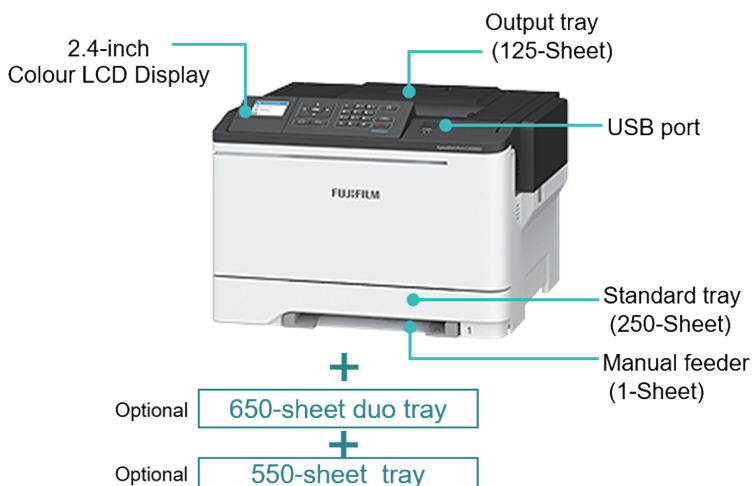

Security

- Prevents information leakage with Confidential Print function
- Controls access to the Printer functions
- Supports settings to delete temporary data files in memory