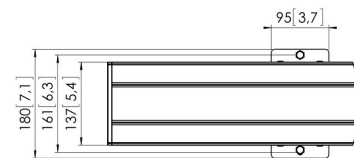

## PFB 3433 Display Interface Bar (black)

The PFB 3433 interface bar is a part of the modular Connect-it system which can be used for ceiling, floor and wall mounting. The PFB 3433 with a length of 3300 mm is ideal for mounting multiple displays. The PFB 3433 can be used in combination with other interface bars of the PFB 34xx series by using the interface bar coupler (PFA 9104). The advantage of the modularity is that you create almost any desirable length without cutting

# Specifications

Article number (SKU)	7234330
Colour	Black
EAN single box	8712285328787
Width	3300
TÜV certified	Yes
Guarantee	5 years
Max. height of interface (mm)	180
Max. width of interface (mm)	3315
Fischer inside	Yes
Max. depth of interface (mm)	35
Max. horizontal hole pattern (mm)	3250
Max. weight load on pole (kg)	160
Max. weight load on wall (kg)	160
Min. horizontal hole pattern (mm)	100