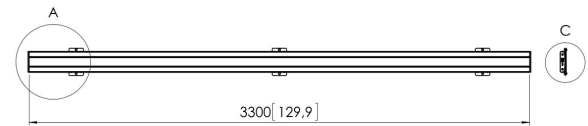

## PFB 3433 Display Interface Bar (black)

The PFB 3433 interface bar is a part of the modular Connect-it system which can be used for ceiling, floor and wall mounting. The PFB 3433 with a length of 3300 mm is ideal for mounting multiple displays. The PFB 3433 can be used in combination with other interface bars of the PFB 34xx series by using the interface bar coupler (PFA 9104). The advantage of the modularity is that you create almost any desirable length without cutting

# Specifications

Article number (SKU)	7234330
Colour	Black
EAN single box	8712285328787
Width	3300
TÜV certified	Yes
Guarantee	5 years
Max. height of interface (mm)	180
Max. width of interface (mm)	3315
Fischer inside	Yes
Max. depth of interface (mm)	35
Max. horizontal hole pattern (mm)	3250
Max. weight load on pole (kg)	160
Max. weight load on wall (kg)	160
Min. horizontal hole pattern (mm)	100