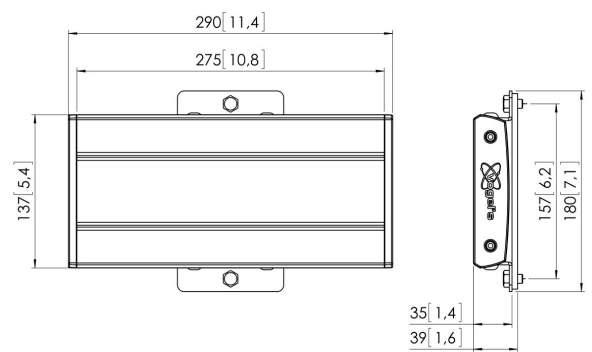

PFB 3402 Display Interface Bar (black)

The PFB 3402 interface bar is part of the modular Connect-it system with which you can create your own ceiling, floor or wall solution.

PFB 3402 Display Interface Bar (black)

Specifications

Article number (SKU)	7234020
Colour	Black
EAN single box	8712285329401
Width	290
TÜV certified	Yes
Guarantee	5 years
Max. height of interface (mm)	180
Max. width of interface (mm)	290
Fischer inside	Yes
Height options	Fixed height Fixed height (screw) Manually adjustable height
Max. depth of interface (mm)	35
Max. horizontal hole pattern (mm)	225
Max. weight load on pole (kg)	80
Max. weight load on wall (kg)	53
Min. horizontal hole pattern (mm)	100