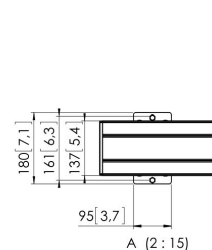

PFB 3419 Display Interface Bar (silver)

The PFB 3419 interface bar is a part of the modular Connect-it system which can be used for ceiling, floor and wall mounting. The PFB 3419 with a length of 1900 mm is ideal for mounting multiple displays. The PFB 3419 can be used in combination with other interface bars of the PFB 34xx series by using the interface bar coupler (PFA 9104). The advantage of the modularity is that you create almost any desirable length without cutting.

PFB 3419 Display Interface Bar (silver)

Specifications

Article number (SKU)	7234194
Colour	Silver
EAN single box	8712285330209
Width	1915
TÜV certified	Yes
Guarantee	5 years
Max. height of interface (mm)	180
Max. width of interface (mm)	1915
Fischer inside	Yes
Max. depth of interface (mm)	35
Max. horizontal hole pattern (mm)	1850
Max. weight load on pole (kg)	160
Max. weight load on wall (kg)	160
Min. horizontal hole pattern (mm)	100