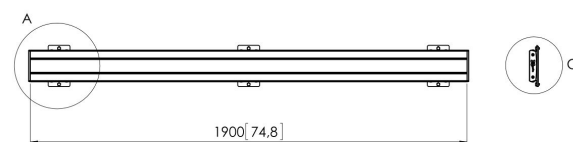

PFB 3419 Display Interface Bar (silver)

The PFB 3419 interface bar is a part of the modular Connect-it system which can be used for ceiling, floor and wall mounting. The PFB 3419 with a length of 1900 mm is ideal for mounting multiple displays. The PFB 3419 can be used in combination with other interface bars of the PFB 34xx series by using the interface bar coupler (PFA 9104). The advantage of the modularity is that you create almost any desirable length without cutting.

PFB 3419 Display Interface Bar (silver)

Specifications

Article number (SKU)	7234194
Colour	Silver
EAN single box	8712285330209
Width	1915
TÜV certified	Yes
Guarantee	5 years
Max. height of interface (mm)	180
Max. width of interface (mm)	1915
Fischer inside	Yes
Max. depth of interface (mm)	35
Max. horizontal hole pattern (mm)	1850
Max. weight load on pole (kg)	160
Max. weight load on wall (kg)	160
Min. horizontal hole pattern (mm)	100