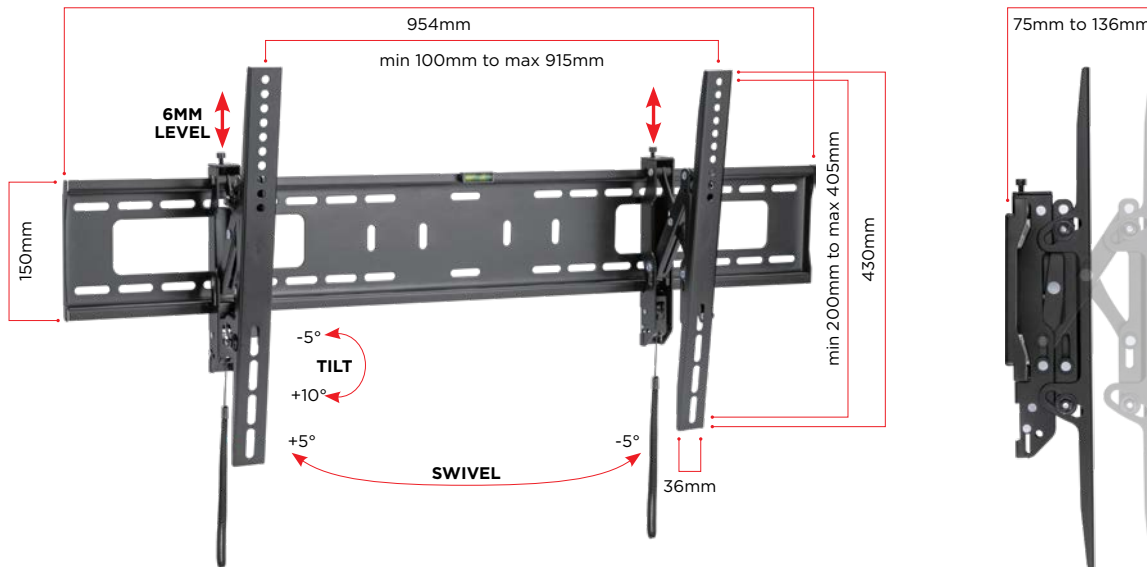

TILTING TV WALL MOUNT

Super strong & dependable construction

Tilt range -5° to $+10^{\circ}$ for added versatility

Longer vertical rails allow height adjustment of TV*

Anti-theft secure mounting

Simple to install

SUITS MOST
TV SCREENS
43 TO 90
INCHES

WEIGHT
CAPACITY
75kg

VESA
UP TO
800 x 400
MM

COLOUR
BLACK

TILTING TV WALL MOUNT

FEATURES

EASY TILTING.

The screen can be adjusted -5° to $+10^{\circ}$ to achieve the optimum viewing angle[#]. Simply loosen the two twist handles, tilt the screen as desired and re-tighten the handles. Other tilt mounts require you to choose from a small number of set positions. But the Ezymount VP-T155 Wall Mount's unique tilting system allows infinite adjustment within the entire tilting range. ([#] Tilt range can be affected by larger screen sizes)

ANTI THEFT SECURE MOUNTING.

A unique securing method is employed to ensure the screen cannot be removed by unauthorised persons. Once the screen is positioned on the wall-plate a discrete locking rod slides neatly between the mounting rails and the wall-plate. Once in place a padlock (not included) can be fitted to the end of the locking rod making removal of the screen virtually impossible.

SPECIFICATIONS

COLOUR	Black
WEIGHT CAPACITY	75kg
SCREEN SIZES	43" to 90" (109cm to 228cm)
TILT RANGE	-5° to $+10^{\circ}$ (Tilt range can be affected by larger screen sizes)
MOUNTING SCREW HOLE PATTERN	VESA: 200x200, 200x300, 300x200, 200x400, 400x200, 300x300, 300x400, 400x300, 600x200, 400x400, 600x300, 600x400, 800x400mm compliant
DISTANCE OF TV FROM WALL	75 - 136mm