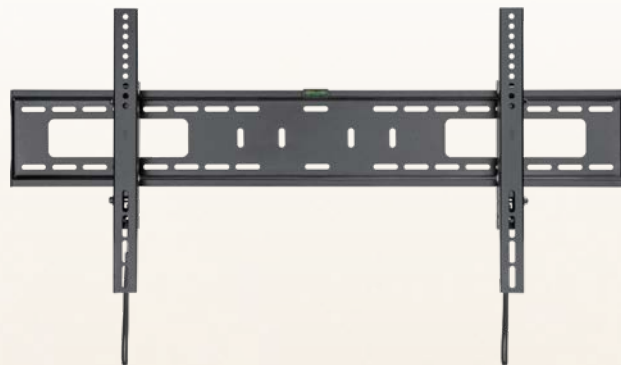

TILTING TV WALL MOUNT

Super strong & dependable construction

Tilt range -5° to $+10^{\circ}$ for added versatility

Longer vertical rails allow height adjustment of TV*

Anti-theft secure mounting

Simple to install

SUITS MOST
TV SCREENS
43 TO 90
INCHES

WEIGHT
CAPACITY
75kg

VESA
UP TO
800 x 400
MM

COLOUR
BLACK

TILTING TV WALL MOUNT

FEATURES

EASY TILTING.

The screen can be adjusted -5° to $+10^{\circ}$ to achieve the optimum viewing angle[#]. Simply loosen the two twist handles, tilt the screen as desired and re-tighten the handles. Other tilt mounts require you to choose from a small number of set positions. But the Ezymount VP-T155 Wall Mount's unique tilting system allows infinite adjustment within the entire tilting range. ([#] Tilt range can be affected by larger screen sizes)

ANTI THEFT SECURE MOUNTING.

A unique securing method is employed to ensure the screen cannot be removed by unauthorised persons. Once the screen is positioned on the wall-plate a discrete locking rod slides neatly between the mounting rails and the wall-plate. Once in place a padlock (not included) can be fitted to the end of the locking rod making removal of the screen virtually impossible.

SPECIFICATIONS

COLOUR	Black
WEIGHT CAPACITY	75kg
SCREEN SIZES	43" to 90" (109cm to 228cm)
TILT RANGE	-5° to $+10^{\circ}$ (Tilt range can be affected by larger screen sizes)
MOUNTING SCREW HOLE PATTERN	VESA: 200x200, 200x300, 300x200, 200x400, 400x200, 300x300, 300x400, 400x300, 600x200, 400x400, 600x300, 600x400, 800x400mm compliant
DISTANCE OF TV FROM WALL	75 - 136mm