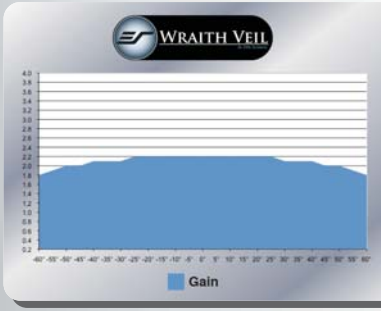

Wraith Veil Elite's rear projection screen material comes in 2.2 high gain to be used in ambient light environments, such as tradeshow, meeting rooms, and outside evening presentations. Its special surface coating enhances color reproduction and black level reproduction with wide diffusion for multiple applications.