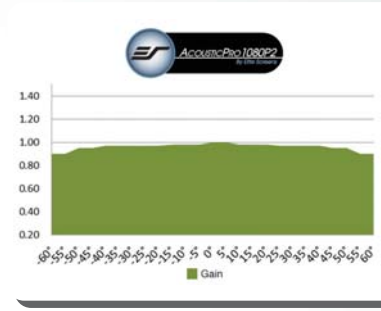

The matte white surface of **AcousticPro1080P2** with a 1.0 gain provides excellent color neutrality for superb color reproduction along with wide diffusion uniformity. The angular weave material is designed to allow speaker sound to breathe through the screen while eliminating moiré effect. Perfect for use with native 1080P projectors for home cinema and commercial applications.