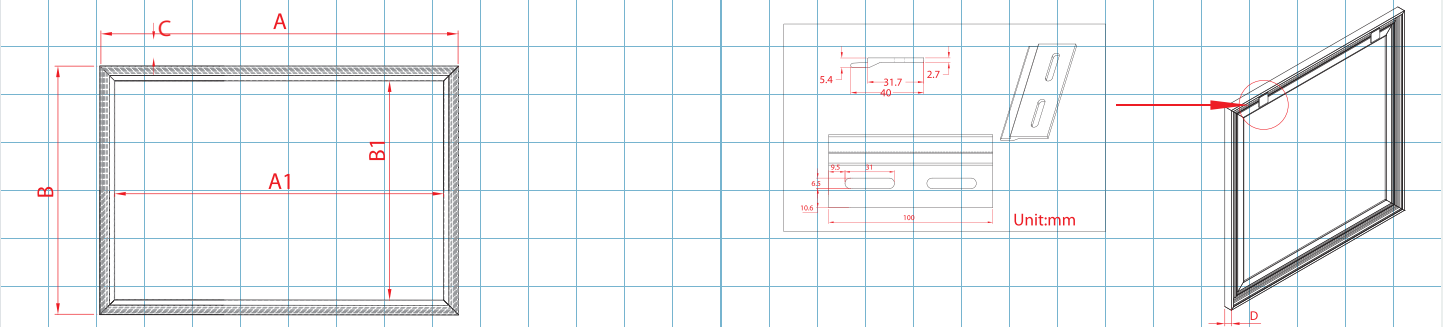

Unit: mm

Can't find size and ratio you're looking for? Visit elitescreens.com/csr to create your own

Note: Data Error ±1". The listed measurements are for general reference only. Please contact Elite Screens to verify product design and dimensions before attempting to integrate its products with any structural or furniture modification. Although a manufacturer may offer product advice, it may be taken or disregarded at the integrator's discretion. Elite Screens will not be held responsible or be otherwise liable for faulty installations.